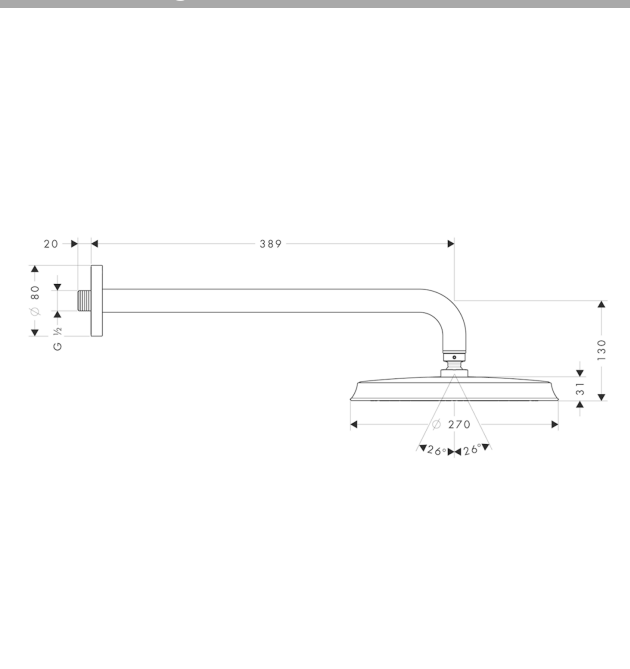

### Overhead shower 240 1jet with shower arm

Surfaces: **Chrome** Article Number: **27424000**

##### product features

- shower head size: 240 mm
- shower arm length: 390 mm
- ball-joint: overhead shower angle adjustable
- spray type: RainAir
- flow rate RainAir spray (at 0.3 MPa): 19 l/min
- material spray disc: metal
- installation: wall
- connection thread G ½
- connection dimension: DN15

#### Scale drawing