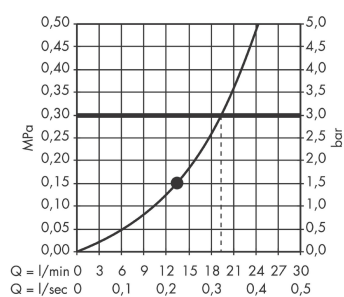

Flowchart

The consumption was measured in combination with the appropriate fittings (thermostat/mixer/in-wall valve) to reflect actual application in practice.